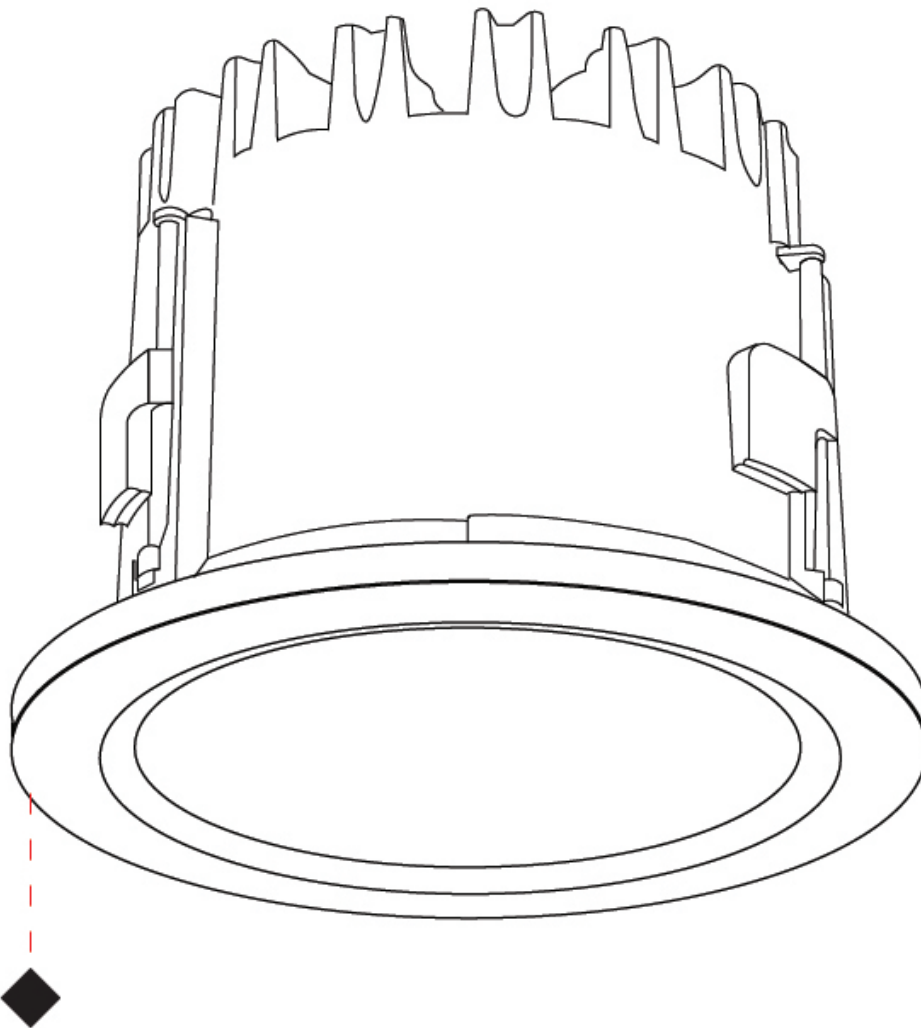

ASTER RECESSED

E9Q122-

PROJECT	_____
TYPE	_____
SPECIFIER	_____
QUANTITY	_____
DATE	_____

E