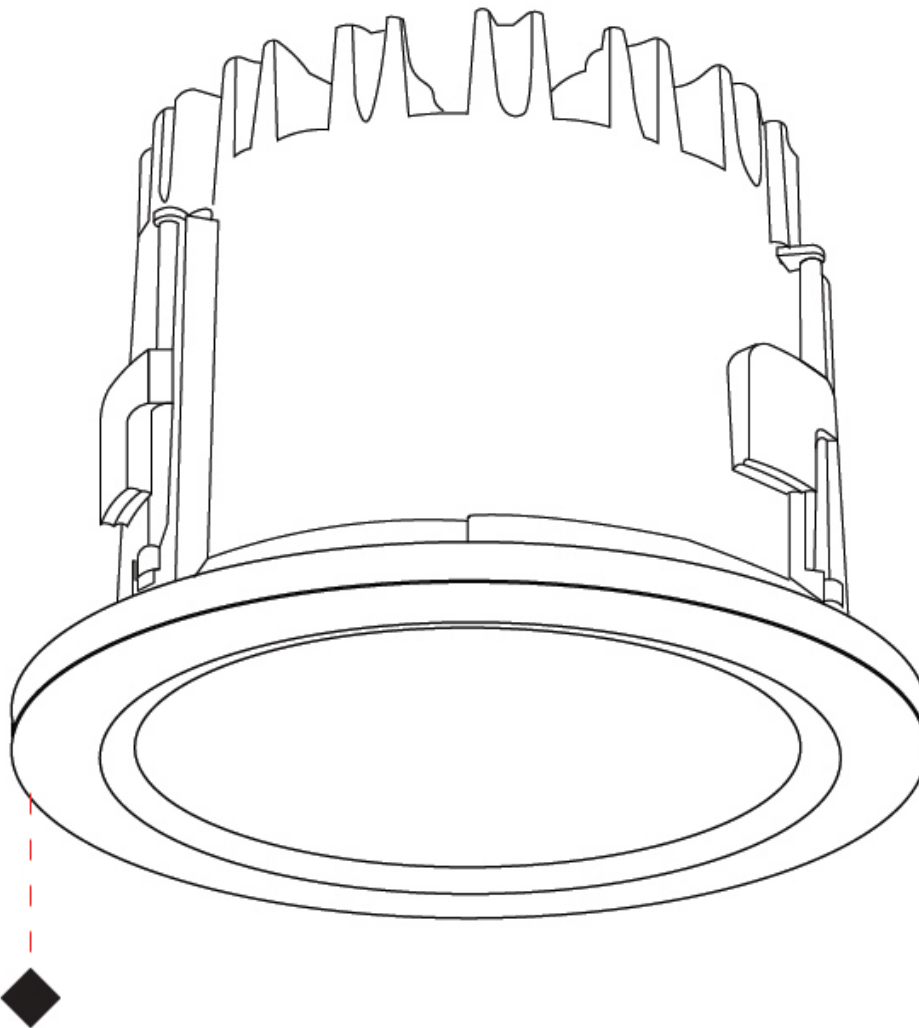

GENERAL

Series: Aster
 Brand: Platek
 Division: Exterior
 Mounting Type: Recessed
 Mounting Location: Ceiling
 Subcategory: Downlight

PHYSICAL

Shape: Round
 Diameter (mm): 149
 Diameter (in): 5 7/8
 Height (mm): 109
 Height (in): 4 3/16
 Light Distribution: Downlight
 Diffuser: Clear tempered glass
 Fixture Finish: [BLK](#) / [WHI](#) / [GRY](#) / [COR](#) / [ANT](#) / [BRZ](#)
 Fixture Material: Aluminum Die Cast
 Cut-out Measurements: 131mm / 5 3/16" diameter

Ø149mm 5 7/8"

Ø106mm 4 3/16"

Ø220mm 8 11/16"

ASTER RECESSED

E9Q123-

PROJECT	_____
TYPE	_____
SPECIFIER	_____
QUANTITY	_____
DATE	_____

E

ASTER COLOR FINISH CHART