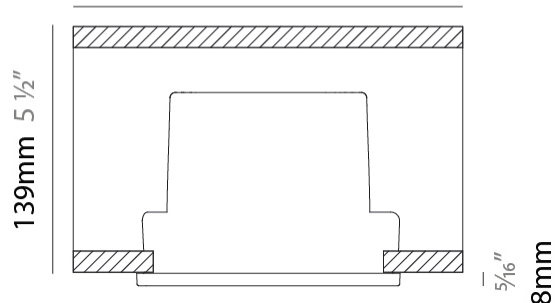

GENERAL

Series: Aster
 Brand: Platek
 Division: Exterior
 Mounting Type: Recessed
 Mounting Location: Ceiling
 Subcategory: Downlight

PHYSICAL

Shape: Round
 Diameter (mm): 149
 Diameter (in): 5 7/8
 Height (mm): 109
 Height (in): 4 3/16
 Light Distribution: Downlight
 Diffuser: Clear tempered glass
 Fixture Finish: [BLK](#) / [WHI](#) / [GRY](#) / [COR](#) / [ANT](#) / [BRZ](#)
 Fixture Material: Aluminum Die Cast
 Cut-out Measurements: 131mm / 5 3/16" diameter

Certified By: Certified for North American Standards
 IP rating: IP65
 IK Rating: IK07
 Upon Request: Higher Maximum Ambient Temperature

Ø149mm 5 7/8"

Ø106mm 4 3/16"

Ø220mm 8 11/16"

ASTER RECESSED

E9Q122-

PROJECT	_____
TYPE	_____
SPECIFIER	_____
QUANTITY	_____
DATE	_____