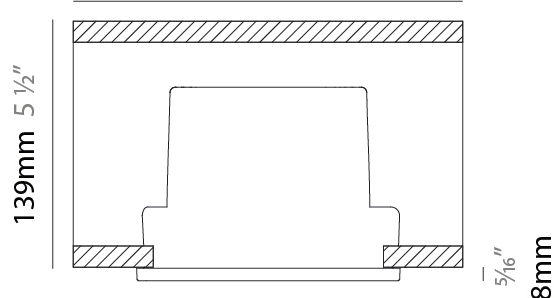

Ø220mm 8 11/16"